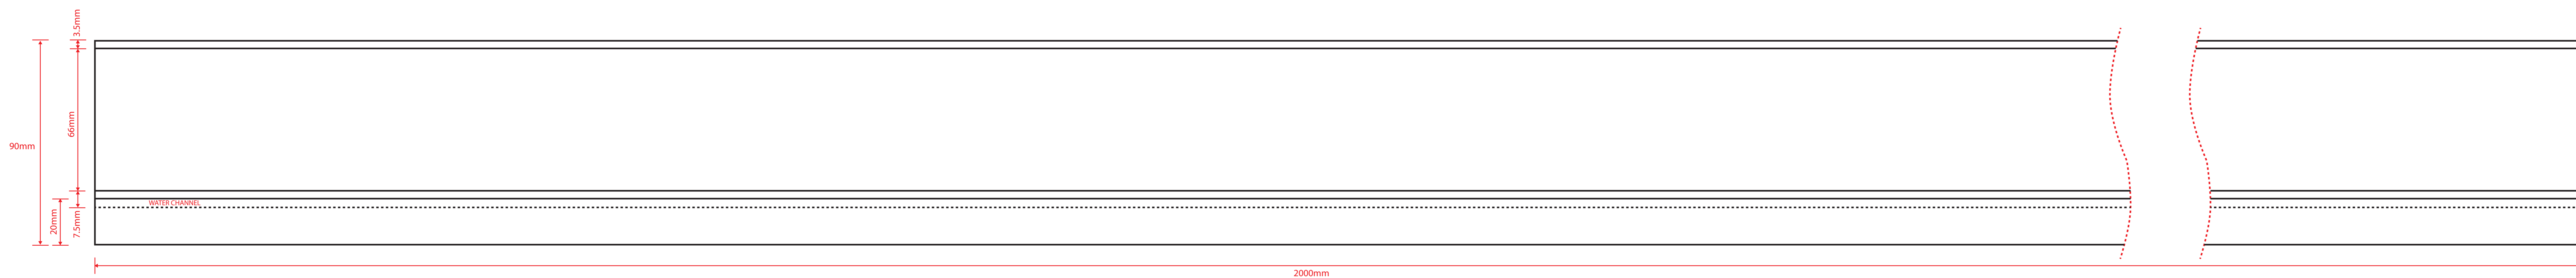

PLAN

Outside measurements only
*Measurement based on Injection-moulded PVC-U, 2mm thick.