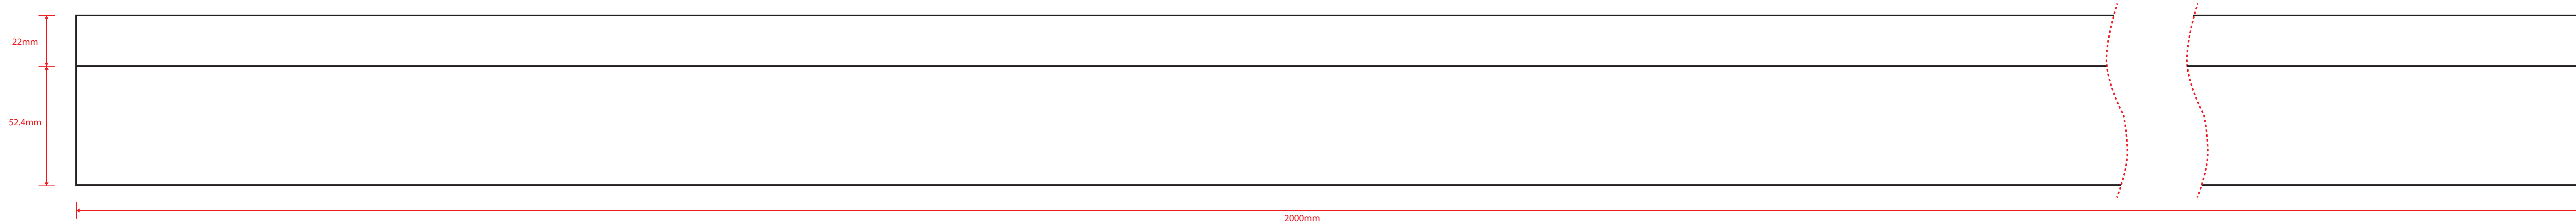

FRONT ELEVATION